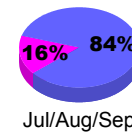

Membership Results 2008-2009

Membership 2007-2008

Month	Net Memb Goal	Actual New Memb	Actual Dropped Memb	Gain/Loss of Memb	Gain/Loss of Memb
Jul/Aug/Sep	10	42	-25	17	-1
Oct/Nov/Dec	10	4	-25	-21	-24
Jan/Feb/Mar	20	10	-42	-32	-15
Apr/May/June	20	78	-37	41	-8
Totals	60	134	-129	5	-48

Membership Results 2008-2009

Goal, New, Dropped, Gain/Loss

Comparison of Membership Gain/Loss

Current Year Compared to the Previous Year

Gender Comparison 2008-2009

Male

Female