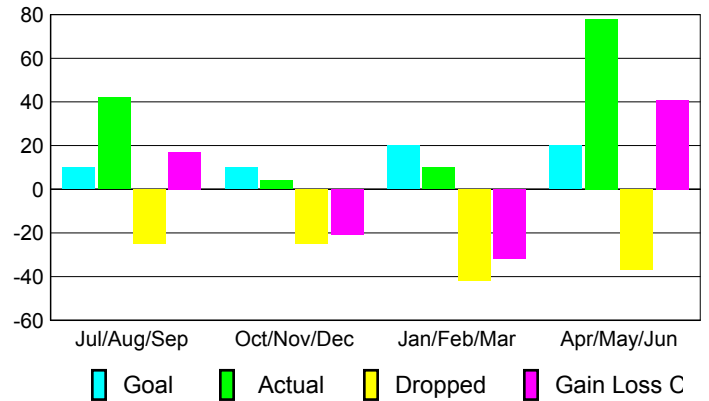

Membership Results 2008-2009

Goal, New, Dropped, Gain/Loss

Comparison of Membership Gain/Loss

Current Year Compared to the Previous Year