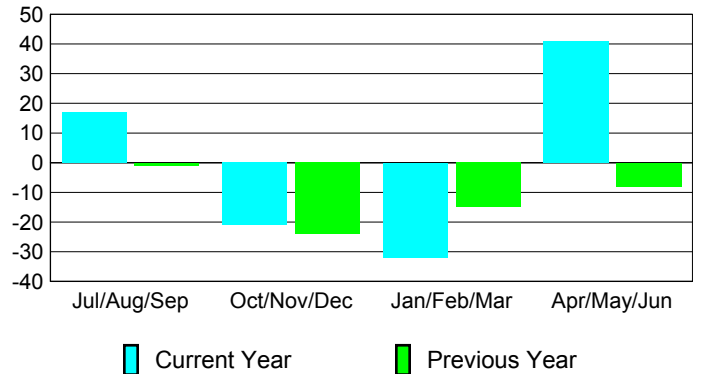

Membership Results 2008-2009

Membership 2007-2008

Month	Net Memb Goal	Actual New Memb	Actual Dropped Memb	Gain/Loss of Memb	Gain/Loss of Memb
Jul/Aug/Sep	10	42	-25	17	-1
Oct/Nov/Dec	10	4	-25	-21	-24
Jan/Feb/Mar	20	10	-42	-32	-15
Apr/May/June	20	78	-37	41	-8
Totals	60	134	-129	5	-48

Membership Results 2008-2009

Goal, New, Dropped, Gain/Loss

Comparison of Membership Gain/Loss

Current Year Compared to the Previous Year

Gender Comparison 2008-2009

Male

Female