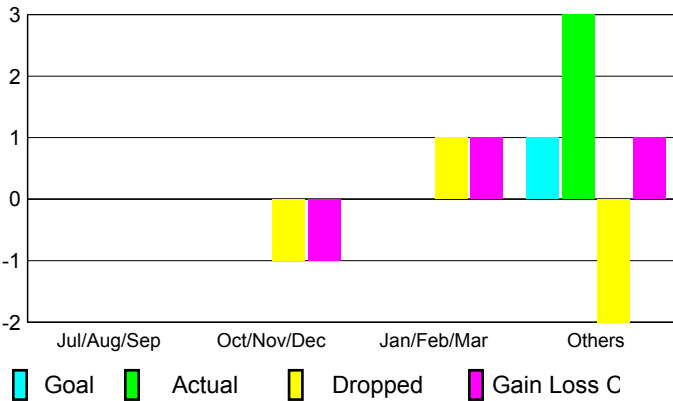

2008-2009 GMT Quarterly Report for District (or Undistricted) **District 112 C**

GMT: **JACQUES 'JACK' VERBEKE**

Location: **BELGIUM**

GMT CA: **4**

CLUBS

Club Results 2008-2009

Clubs 2007-2008

Month	New Club Goal	Actual New Clubs	Actual Dropped Clubs	Gain/Loss of Clubs	Gain/Loss of Clubs
Jul/Aug/Sep	0	0	0	0	0
Oct/Nov/Dec	0	0	-1	-1	0
Jan/Feb/Mar	0	0	1	1	0
Apr/May/June	1	3	-2	1	0
Totals	1	3	-2	1	0

Club Results 2008-2009

Goal, New, Dropped, Gain/Loss

Comparison of Club Gain/Loss

Current Year Compared to the Previous Year

YTD Status Quo Clubs 2008-2009

Status Quo Clubs Compared to Status Quo Members

MEMBERSHIP

Membership Results 2008-2009

Membership 2007-2008

Month	Net Memb Goal	Actual New Memb	Actual Dropped Memb	Gain/Loss of Memb	Gain/Loss of Memb
Jul/Aug/Sep	10	42	-25	17	-1
Oct/Nov/Dec	10	4	-25	-21	-24
Jan/Feb/Mar	20	10	-42	-32	-15
Apr/May/June	20	78	-37	41	-8
Totals	60	134	-129	5	-48