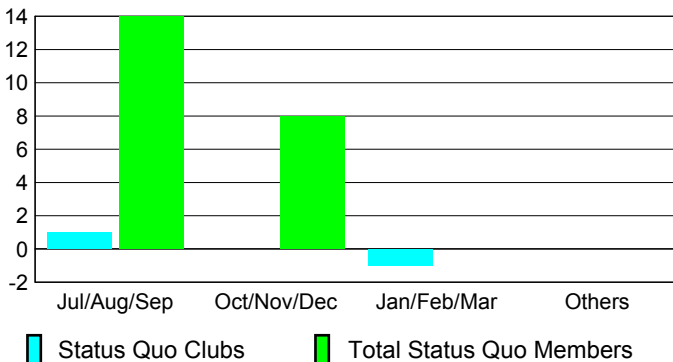

2008-2009 GMT Quarterly Report for District (or Undistricted) **District 112 C**

GMT: **JACQUES 'JACK' VERBEKE**

Location: **BELGIUM**

GMT CA: **4**

CLUBS

Club Results 2008-2009

Clubs 2007-2008

Month	New Club Goal	Actual New Clubs	Actual Dropped Clubs	Gain/Loss of Clubs	Gain/Loss of Clubs
Jul/Aug/Sep	0	0	0	0	0
Oct/Nov/Dec	0	0	-1	-1	0
Jan/Feb/Mar	0	0	1	1	0
Apr/May/June	1	3	-2	1	0
Totals	1	3	-2	1	0

Club Results 2008-2009

Goal, New, Dropped, Gain/Loss

Comparison of Club Gain/Loss

Current Year Compared to the Previous Year

YTD Status Quo Clubs 2008-2009

Status Quo Clubs Compared to Status Quo Members

MEMBERSHIP

Membership Results 2008-2009

Membership 2007-2008

Month	Net Memb Goal	Actual New Memb	Actual Dropped Memb	Gain/Loss of Memb	Gain/Loss of Memb
Jul/Aug/Sep	10	42	-25	17	-1
Oct/Nov/Dec	10	4	-25	-21	-24
Jan/Feb/Mar	20	10	-42	-32	-15
Apr/May/June	20	78	-37	41	-8
Totals	60	134	-129	5	-48