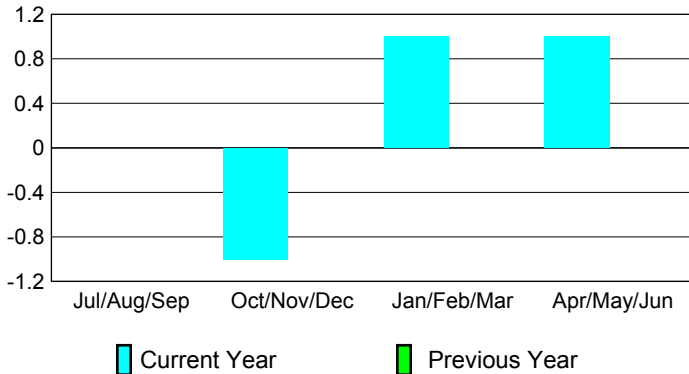

2008-2009 GMT Quarterly Report for District (or Undistricted) **District 112 C**

GMT: **JACQUES 'JACK' VERBEKE**

Location: **BELGIUM**

GMT CA: **4**

CLUBS

Club Results 2008-2009

Clubs 2007-2008

Month	New Club Goal	Actual New Clubs	Actual Dropped Clubs	Gain/Loss of Clubs	Gain/Loss of Clubs
Jul/Aug/Sep	0	0	0	0	0
Oct/Nov/Dec	0	0	-1	-1	0
Jan/Feb/Mar	0	0	1	1	0
Apr/May/June	1	3	-2	1	0
Totals	1	3	-2	1	0

Club Results 2008-2009

Goal, New, Dropped, Gain/Loss

Comparison of Club Gain/Loss

Current Year Compared to the Previous Year

YTD Status Quo Clubs 2008-2009

Status Quo Clubs Compared to Status Quo Members

MEMBERSHIP