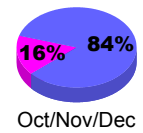

Membership Results 2008-2009

Membership 2007-2008

Month	Net Memb Goal	Actual New Memb	Actual Dropped Memb	Gain/Loss of Memb	Gain/Loss of Memb
Jul/Aug/Sep	10	42	-25	17	-1
Oct/Nov/Dec	10	4	-25	-21	-24
Jan/Feb/Mar	20	10	-42	-32	-15
Apr/May/June	20	78	-37	41	-8
Totals	60	134	-129	5	-48

Membership Results 2008-2009

Goal, New, Dropped, Gain/Loss

Comparison of Membership Gain/Loss

Current Year Compared to the Previous Year

Gender Comparison 2008-2009

Male

Female